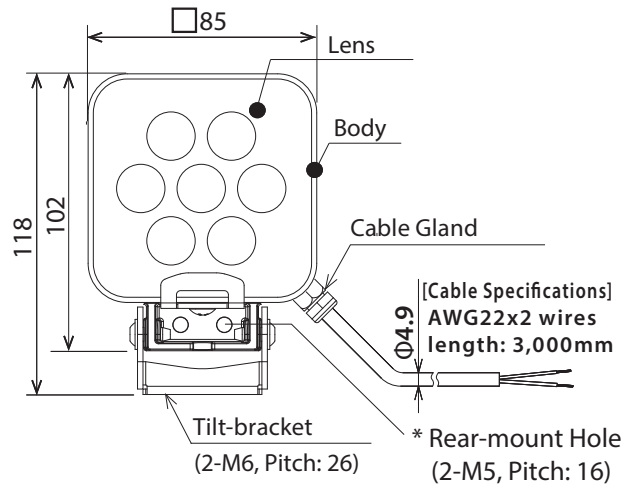

Specifications

Model	CLN-24-[]-T		CLN-24-[]-PT	
	CD (Daylight)	CL (Warm White)	CD (Daylight)	CL (Warm White)
Color Code (Color)	CD (Daylight)	CL (Warm White)	CD (Daylight)	CL (Warm White)
Color Temperature (typ.)	6500K	2700K	6500K	2700K
Illumination (typ.) (Centered at DC 24V)	820 lx	620 lx	820 lx	620 lx
Total Luminous Flux (typ.)	550 lm	330 lm	550 lm	330 lm
Rated Voltage	DC 24V (Polarized)			
Operating Voltage Range	DC 24V ±10%			
Protection Rating	IP66G/67G (JIS C 0920)/69K (DIN 40050 part 9) (excluding Cable ends)			
Mounting Location/Direction	Indoor / Any Direction			
Mass (Tolerance ±10%)	360g		430g	

Dimensions

Unit: mm

• Rear-mount Type (T/PT Type)

• Tilt Type (T Type)

• Pan/Tilt Type (PT Type)

Features

Tilt Type (T Type)

Has tilt adjustment of 180°, and can be folded up to a width of 33mm, making it easier to mount.

Floor Mount Example

Wall Mount Example

Ceiling Mount Example

Pan/Tilt Type (T Type)

Has tilt adjustment of 180° with a pan angle of 120°, and can be folded up to a width of 43mm. Horizontal wall-mounting and free adjustment for any application.