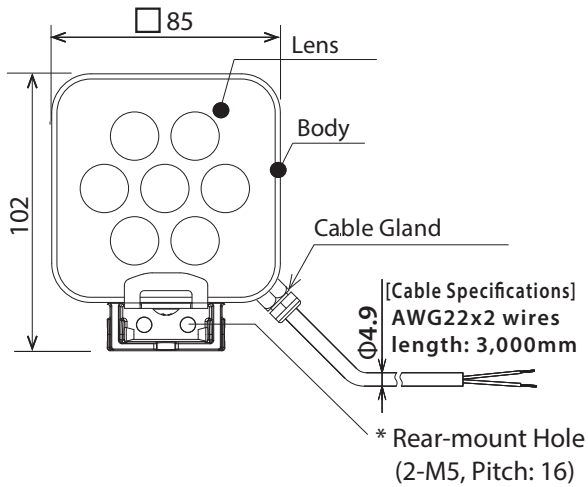

- Made of aluminum alloy and tempered glass which is resistant to water, oil and coolants.
- Special design disperses heat radiation with illumination to surpass a 40W light bulb.
- The product lineup includes two colors (Daylight, Warm White) and two bracket options of Tilt (forward and back) or Pan & Tilt (forward, back and swivel left & right) to adapt to various scenarios.
- The operating temperature range of -40 to +60°C allows installation in sub-freezing temperature environments, such as cold storage warehouses.
- Conforms to CE and RoHS requirements.
- UL Listed (File No. E306141).

Specifications

Model	CLN-24-[]-T		CLN-24-[]-PT	
	CD (Daylight)	CL (Warm White)	CD (Daylight)	CL (Warm White)
Color Code (Color)	CD (Daylight)	CL (Warm White)	CD (Daylight)	CL (Warm White)
Color Temperature (typ.)	6500K	2700K	6500K	2700K
Illumination (typ.) (Centered at DC 24V)	820 lx	620 lx	820 lx	620 lx
Total Luminous Flux (typ.)	550 lm	330 lm	550 lm	330 lm
Rated Voltage	DC 24V (Polarized)			
Operating Voltage Range	DC 24V ±10%			
Protection Rating	IP66G/67G (JIS C 0920)/69K (DIN 40050 part 9) (excluding Cable ends)			
Mounting Location/Direction	Indoor / Any Direction			
Mass (Tolerance ±10%)	360g		430g	

Dimensions

Unit: mm

• Rear-mount Type (T/PT Type)

• Tilt Type (T Type)

• Pan/Tilt Type (PT Type)

Features

Tilt Type (T Type)

Has tilt adjustment of 180°, and can be folded up to a width of 33mm, making it easier to mount.

Floor Mount Example

Wall Mount Example

Ceiling Mount Example

Pan/Tilt Type (T Type)

Has tilt adjustment of 180° with a pan angle of 120°, and can be folded up to a width of 43mm. Horizontal wall-mounting and free adjustment for any application.