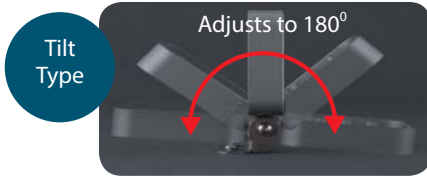

- Made of aluminum alloy and tempered glass which is resistant to water, oil and coolants.
- Special design disperses heat radiation with illumination to surpass a 40W light bulb.
- The product lineup includes two colors (Daylight, Warm White) and two bracket options of Tilt (forward and back) or Pan & Tilt (forward, back and swivel left & right) to adapt to various scenarios.
- The operating temperature range of -40 to +60°C allows installation in sub-freezing temperature environments, such as cold storage warehouses.
- Conforms to CE and RoHS requirements.
- UL Listed (File No. E306141).

Dimensions

Unit: mm

• Rear-mount Type (T/PT Type)

• Tilt Type (T Type)

• Pan/Tilt Type (PT Type)

Features

Tilt Type (T Type)

Has tilt adjustment of 180°, and can be folded up to a width of 33mm, making it easier to mount.

Floor Mount Example

Wall Mount Example

Ceiling Mount Example

Pan/Tilt Type (T Type)

Has tilt adjustment of 180° with a pan angle of 120°, and can be folded up to a width of 43mm. Horizontal wall-mounting and free adjustment for any application.