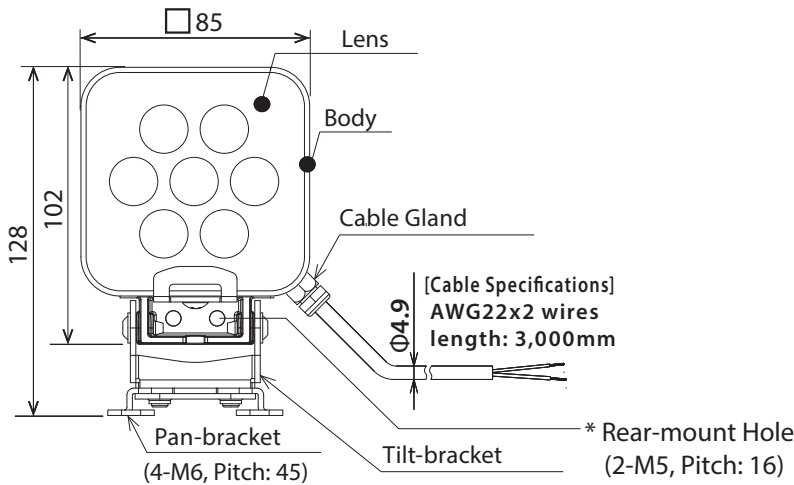

Dimensions

Unit: mm

• Rear-mount Type (T/PT Type)

• Tilt Type (T Type)

• Pan/Tilt Type (PT Type)

Features

Tilt Type (T Type)

Has tilt adjustment of 180°, and can be folded up to a width of 33mm, making it easier to mount.

Floor Mount Example

Wall Mount Example

Ceiling Mount Example

Pan/Tilt Type (T Type)

Has tilt adjustment of 180° with a pan angle of 120°, and can be folded up to a width of 43mm. Horizontal wall-mounting and free adjustment for any application.