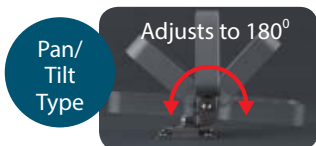

- Made of aluminum alloy and tempered glass which is resistant to water, oil and coolants.
- Special design disperses heat radiation with illumination to surpass a 40W light bulb.
- The product lineup includes two colors (Daylight, Warm White) and two bracket options of Tilt (forward and back) or Pan & Tilt (forward, back and swivel left & right) to adapt to various scenarios.
- The operating temperature range of -40 to +60°C allows installation in sub-freezing temperature environments, such as cold storage warehouses.
- Conforms to CE and RoHS requirements.
- UL Listed (File No. E306141).

Floor Mount Example

Wall Mount Example

Ceiling Mount Example

Pan/Tilt Type (T Type)

Has tilt adjustment of 180° with a pan angle of 120°, and can be folded up to a width of 43mm. Horizontal wall-mounting and free adjustment for any application.

Floor Mount Example

Wall Mount Example

Ceiling Mount Example

※ The tilt & pan/tilt brackets can also be removed for Rear Attachment applications.